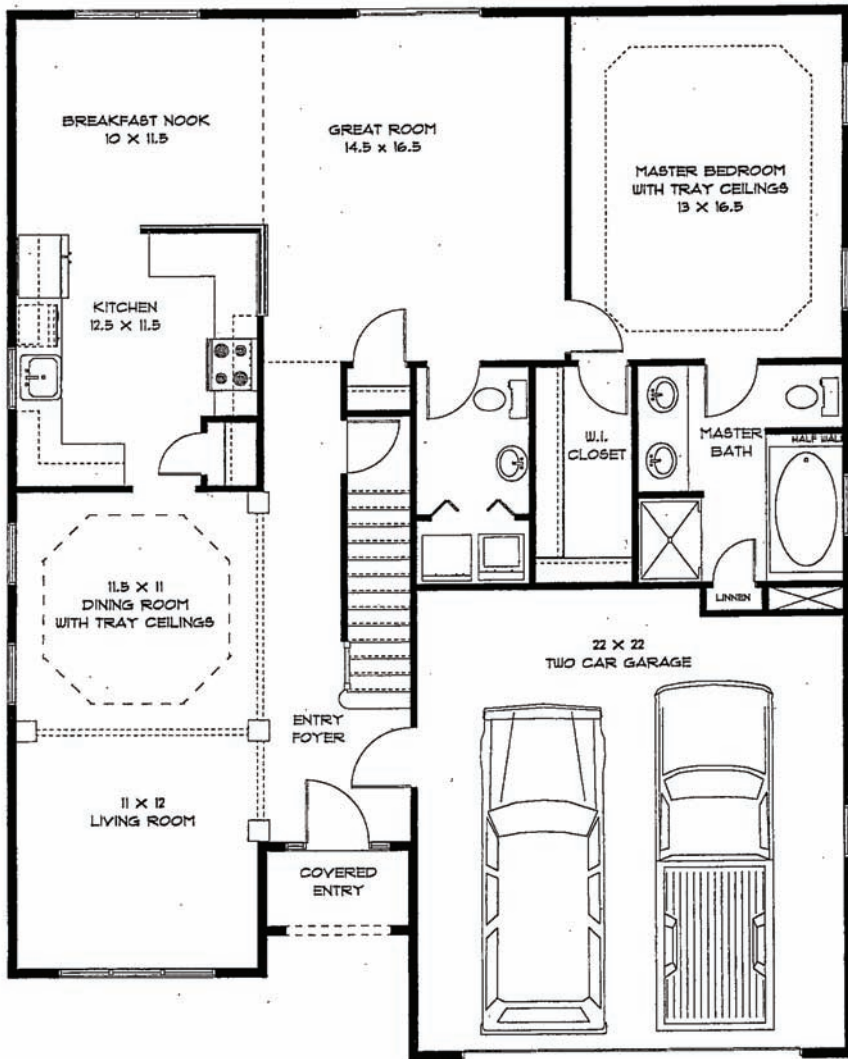

The Westbrook
2,330± SQ. FT.

*For conceptual purposes only.
Actual details may vary.*

NEW HOMES

RESIDENTIAL BROKERAGE

1064 Main Street | Branford, CT 06405 | 203.481.4571 x344 | riverwalkbranford.com

*All elevation and floor plans
subject to changes, errors,
and omissions.*