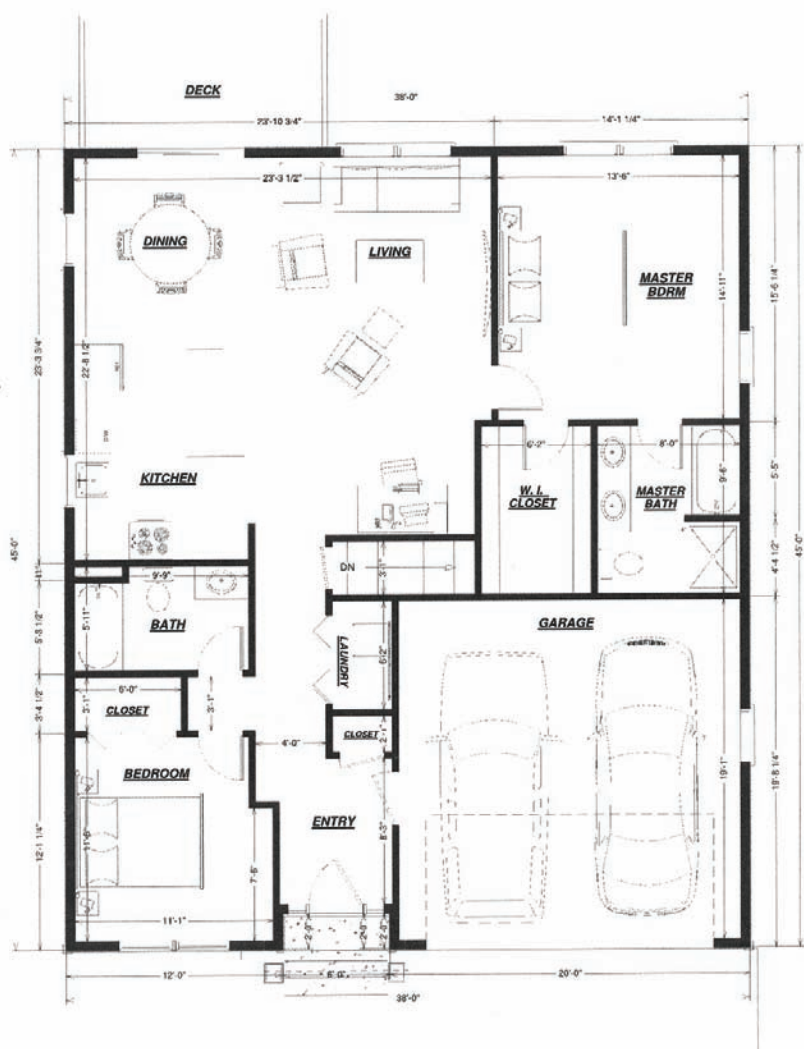

The Stamford
1,322± SQ. FT.

*For conceptual purposes only.
Actual details may vary.*

NEW HOMES

RESIDENTIAL BROKERAGE

1064 Main Street | Branford, CT 06405 | 203.481.4571 x344 | riverwalkbranford.com

*All elevation and floor plans
subject to changes, errors,
and omissions.*